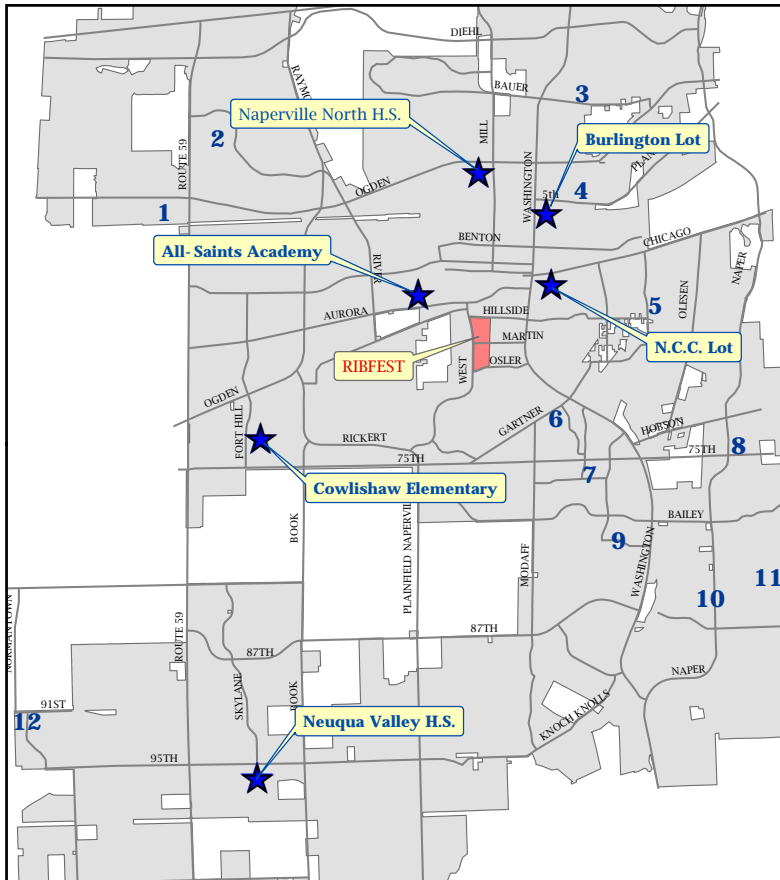

**SHUTTLE PARKING LOCATIONS**

★ **Daily Remote Parking Locations**

**Additional Locations - July 4 Only:**

1. Route 59 Train Station
2. Thayer Jr. High School
3. Jefferson Jr. High School
4. Kroehler Parking Lot
5. Prairie Elementary School
6. Naperville Plaza
7. Lincoln Jr. High School
8. Fox Run Square Plaza
9. Maplebrook Elementary School
10. Scott Elementary School
11. Madison Jr. High School
12. 95th Street Park N'Ride

**12. 95th Street Park N'Ride**  
 \*Shuttles start running at 4 p.m.\*

**Legend:**

-  Shuttle Pick-Up Location
-  Remote Parking

**Shuttle hours for 4th of July:**

- 11:30 a.m. to 7:45 p.m.
- Last shuttle from Ribfest leaves at 10:30 p.m.

**FIREWORKS START AT 9:30 P.M.\***

\*There will be no shuttle service during the fireworks

NAPERVILLE EXCHANGE CLUB'S  
**RIBFEST**  
 It's about kids!

[www.ribfest.net](http://www.ribfest.net)  
[www.naperville.il.us](http://www.naperville.il.us)

**JULY 4 REMOTE PARKING**  
 95TH STREET PARK-N-RIDE-  
 91ST STREET AND WOLF'S CROSSING RD