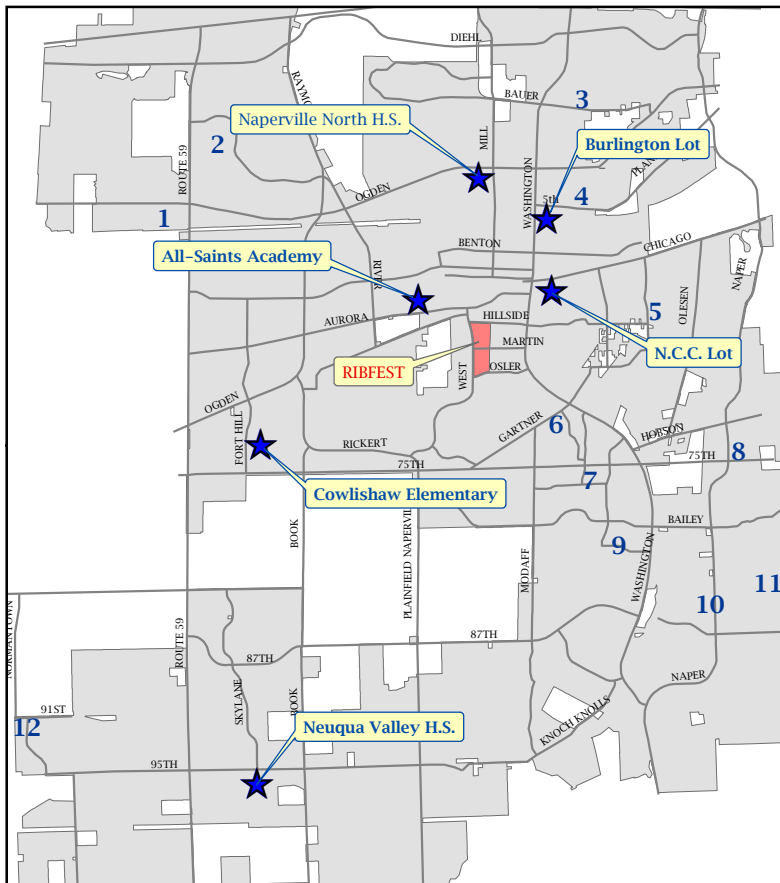

**SHUTTLE PARKING LOCATIONS**

★ Daily Remote Parking Locations

**Additional Locations - July 4 Only:**

1. Route 59 Train Station
2. Thayer Jr. High School
3. **Jefferson Jr. High School**
5. Prairie Elementary School
6. Naperville Plaza
7. Lincoln Jr. High School
8. Fox Run Square Plaza
9. Maplebrook Elementary School
10. Scott Elementary School
11. Madison Jr. High School
12. 95th Street Park N'Ride

\*Shuttles start running at 4 p.m.\*

**Legend:**

-  Shuttle Pick-Up Location
-  Remote Parking

**Shuttle hours for 4th of July:**

- 4:00 p.m. to 7:45 p.m.
- Last shuttle from Ribfest leaves at 10:30 p.m.

**FIREWORKS START AT 9:30 P.M.\***

\*There will be no shuttle service during the fireworks

NAPERVILLE EXCHANGE CLUB'S  
**RIBFEST**  
*It's about kids!*

[www.ribfest.net](http://www.ribfest.net)  
[www.naperville.il.us](http://www.naperville.il.us)

**JULY 4 REMOTE PARKING**  
 JEFFERSON JR. HIGH SCHOOL - 1525 N. LOOMIS ST