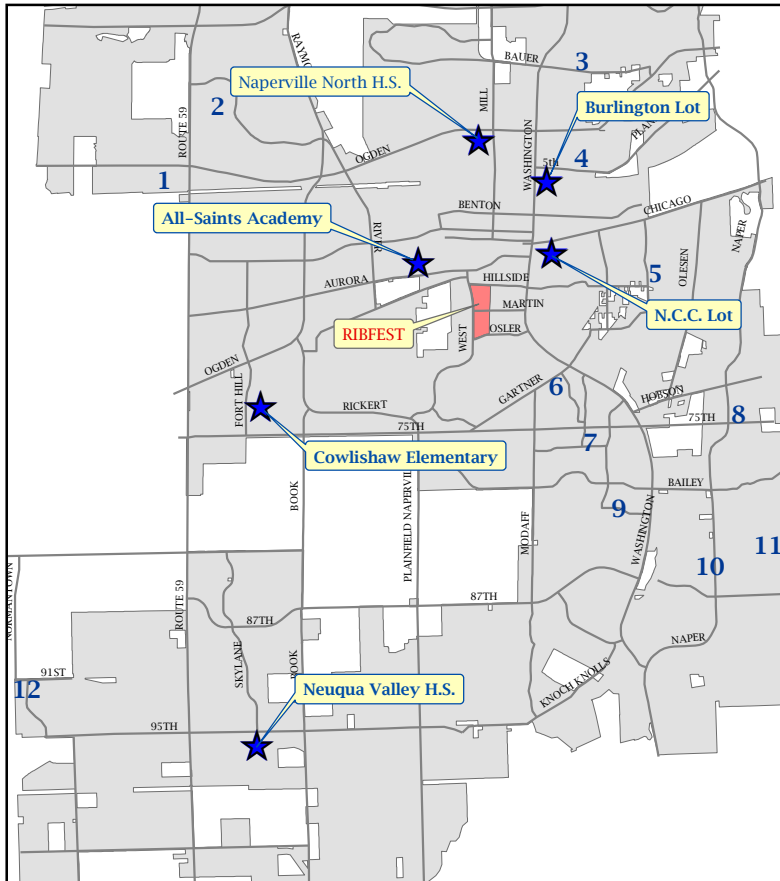

SHUTTLE PARKING LOCATIONS

★ **Daily Remote Parking Locations**

Additional Locations - July 4 Only:

1. Route 59 Train Station
2. Thayer Jr. High School
3. Jefferson Jr. High School
4. **Kroehler Parking Lot**
5. Prairie Elementary School
6. Naperville Plaza
7. Lincoln Jr. High School
8. Fox Run Square Plaza
9. Maplebrook Elementary School
10. Scott Elementary School
11. Madison Jr. High School
12. 95th Street Park N'Ride

Shuttles start running at 4 p.m.

Legend:

-  Shuttle Pick-Up Location
-  Remote Parking

Shuttle hours for 4th of July:

- 4:00 p.m. to 7:45 p.m.
- Last shuttle from Ribfest leaves at 10:30 p.m.

FIREWORKS START AT 9:30 P.M.*

*There will be no shuttle service during the fireworks

NAPERVILLE EXCHANGE CLUB'S
RIBFEST
It's about kids!

www.ribfest.net
www.naperville.il.us

JULY 4 REMOTE PARKING
 KROEHLER PARKING LOT -
 NORTHEAST CORNER OF 5TH AV & LOOMIS ST