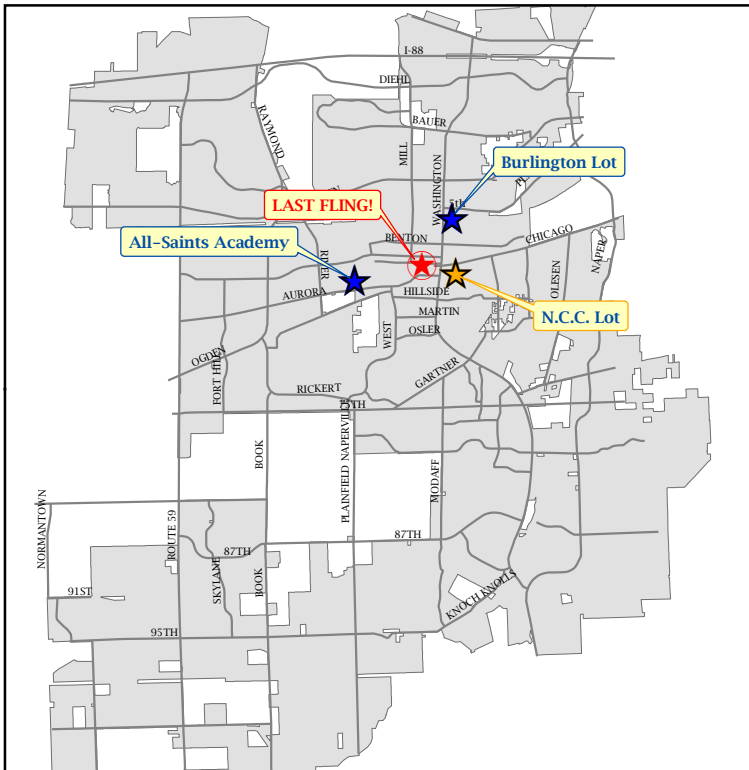

**Legend:**

 Shuttle Pick-Up Location

 Remote Parking

**Shuttle hours to Last Fling:**

**Friday, September 2:**

- 6:00 p.m. to 11:00 p.m.

**Saturday, September 3 & Sunday, September 4:**

- 4:00 p.m. to 11:00 p.m.

**Monday, September 5:**

- 1:00 p.m. to 6 p.m.

\* Shuttles will run every 1/2 hour

[www.lastfling.org](http://www.lastfling.org)  
[www.naperville.il.us](http://www.naperville.il.us)

**LAST FLING REMOTE PARKING**  
NORTH CENTRAL COLLEGE LOT -  
CORNER OF BRAINARD ST AND HIGHLAND AV