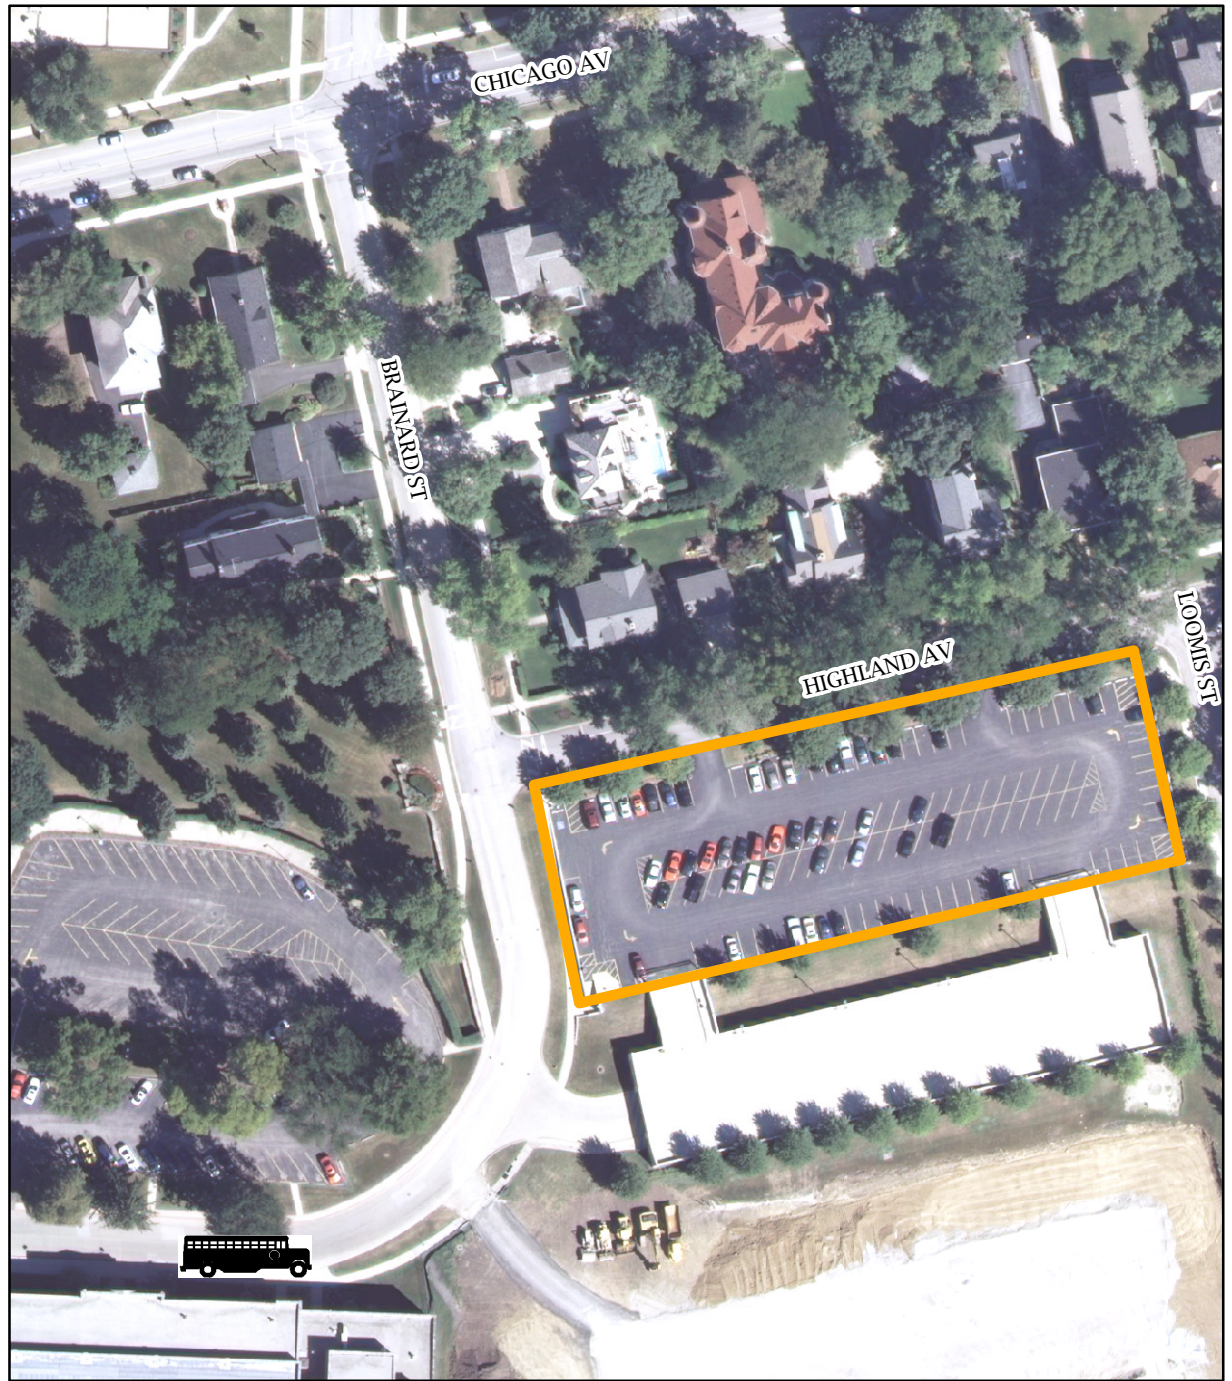

**Legend:**

 Shuttle Pick-Up Location

 Remote Parking

**Shuttle hours to Last Fling:**

**Friday, September 2:**

- 6:00 p.m. to 11:00 p.m.

**Saturday, September 3 & Sunday, September 4:**

- 4:00 p.m. to 11:00 p.m.

**Monday, September 5:**

- 1:00 p.m. to 6 p.m.

\* Shuttles will run every 1/2 hour

[www.lastfling.org](http://www.lastfling.org)  
[www.naperville.il.us](http://www.naperville.il.us)

**LAST FLING REMOTE PARKING**  
NORTH CENTRAL COLLEGE LOT -  
CORNER OF BRAINARD ST AND HIGHLAND AV