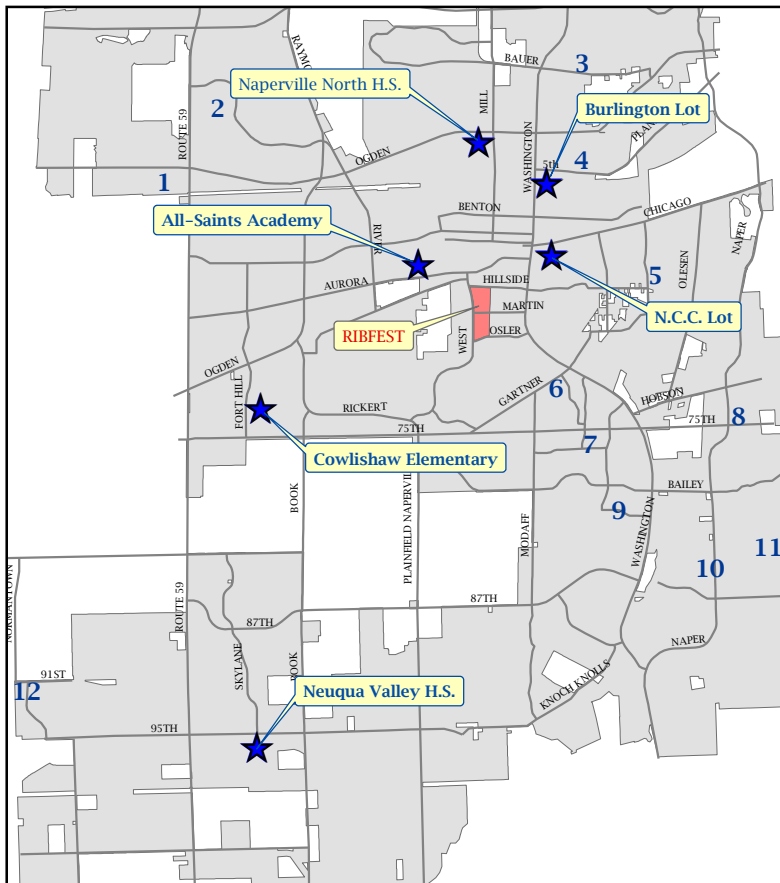

SHUTTLE PARKING LOCATIONS

★ Daily Remote Parking Locations

Additional Locations - July 4 Only:

1. Route 59 Train Station
2. Thayer Jr. High School
3. Jefferson Jr. High School
4. Kroehler Parking Lot
5. Prairie Elementary School
6. Naperville Plaza
7. Lincoln Jr. High School
8. Fox Run Square Plaza
9. **Maplebrook Elementary School**
10. Scott Elementary School
11. Madison Jr. High School
12. 95th Street Park N'Ride

Shuttles start running at 4 p.m.

Legend:

 Shuttle Pick-Up Location

 Remote Parking

Shuttle hours for 4th of July:

- 4:00 p.m. to 7:45 p.m.
- Last shuttle from Ribfest leaves at 10:30 p.m.

FIREWORKS START AT 9:30 P.M.*

*There will be no shuttle service during the fireworks

NAPERVILLE EXCHANGE CLUB'S
RIBFEST
It's about kids!

www.ribfest.net
www.naperville.il.us

JULY 4 REMOTE PARKING
 MAPLEBROOK ELEMENTARY SCHOOL - 1630 WARBLER DRIVE