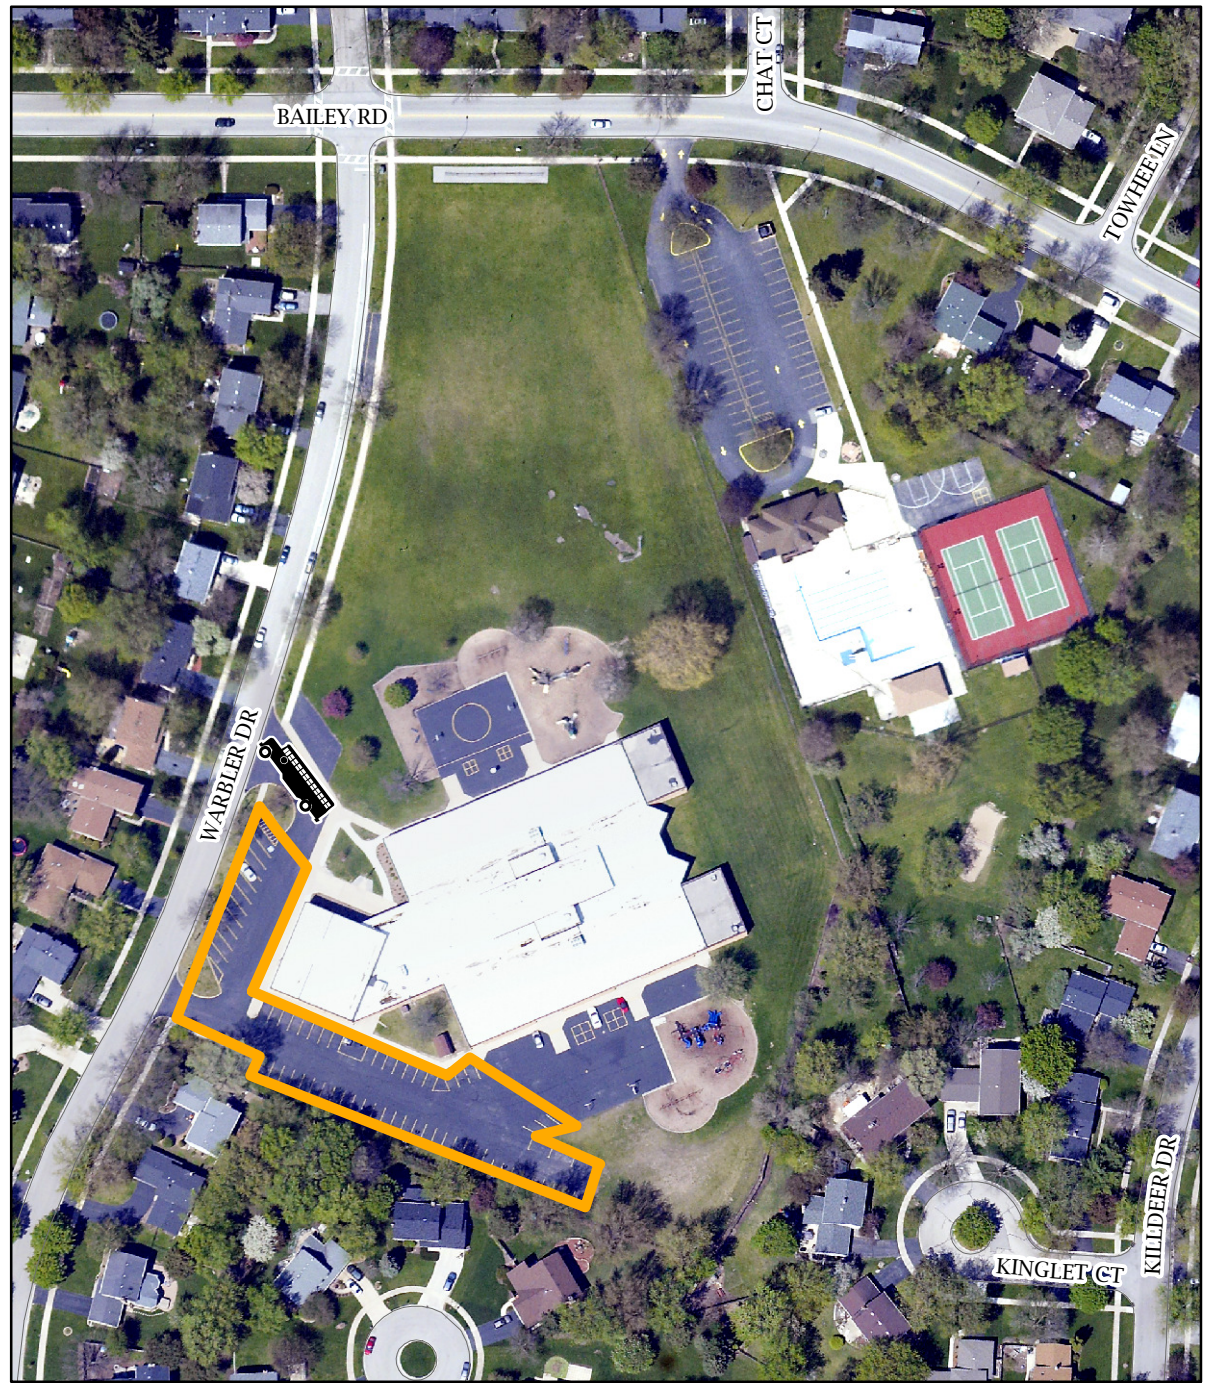

SHUTTLE PARKING LOCATIONS

★ Daily Remote Parking Locations

Additional Locations - July 4 Only:

1. Route 59 Train Station
2. Thayer Jr. High School
3. Jefferson Jr. High School
4. Kroehler Parking Lot
5. Prairie Elementary School
6. Naperville Plaza
7. Lincoln Jr. High School
8. Fox Run Square Plaza
9. **Maplebrook Elementary School**
10. Scott Elementary School
11. Madison Jr. High School
12. 95th Street Park N'Ride

*There will be no shuttle service during the fireworks

NAPERVILLE EXCHANGE CLUB'S
RIBFEST
It's about kids!

www.ribfest.net
www.naperville.il.us

JULY 4 REMOTE PARKING
 MAPLEBROOK ELEMENTARY SCHOOL - 1630 WARBLER DRIVE