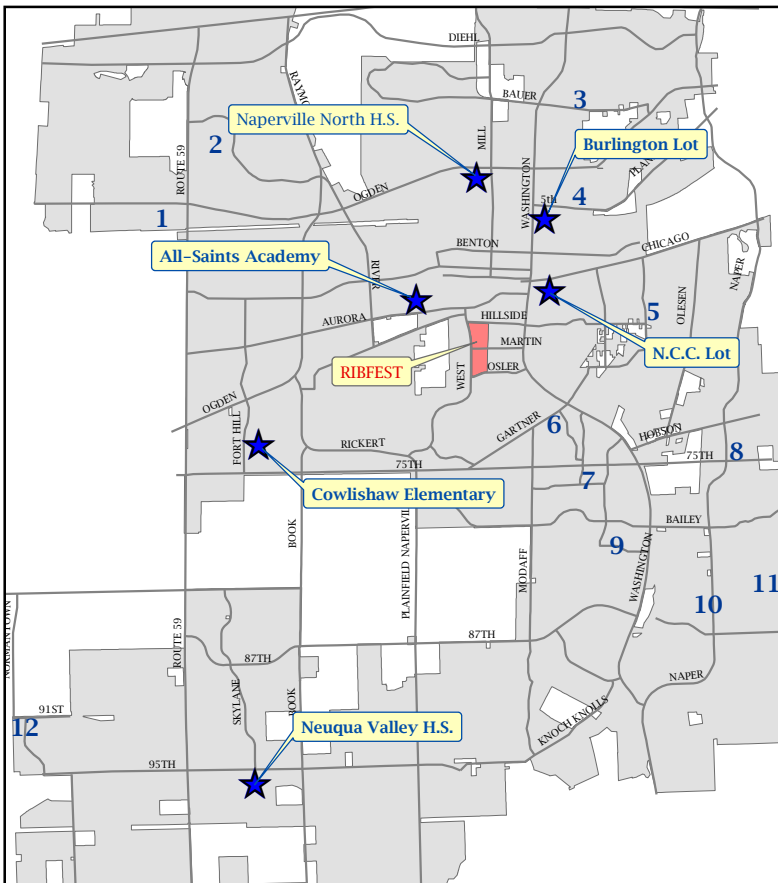

SHUTTLE PARKING LOCATIONS

★ Daily Remote Parking Locations

Additional Locations - July 4 Only:

1. Route 59 Train Station
2. Thayer Jr. High School
3. Jefferson Jr. High School
4. Kroehler Parking Lot
5. Prairie Elementary School
6. **Naperville Plaza**
7. Lincoln Jr. High School
8. Fox Run Square Plaza
9. Maplebrook Elementary School
10. Scott Elementary School
11. Madison Jr. High School
12. 95th Street Park N'Ride

Shuttles start running at 4 p.m.

Legend:

-  Shuttle Pick-Up Location
-  Remote Parking

Shuttle hours for 4th of July:

- 4:00 p.m. to 7:45 p.m.
- Last shuttle from Ribfest leaves at 10:30 p.m.

FIREWORKS START AT 9:30 P.M.*

*There will be no shuttle service during the fireworks

NAPERVILLE EXCHANGE CLUB'S
RIBFEST
It's about kids!

www.ribfest.net
www.naperville.il.us

JULY 4 REMOTE PARKING
 NAPERVILLE PLAZA - 8 W. GARTNER ROAD