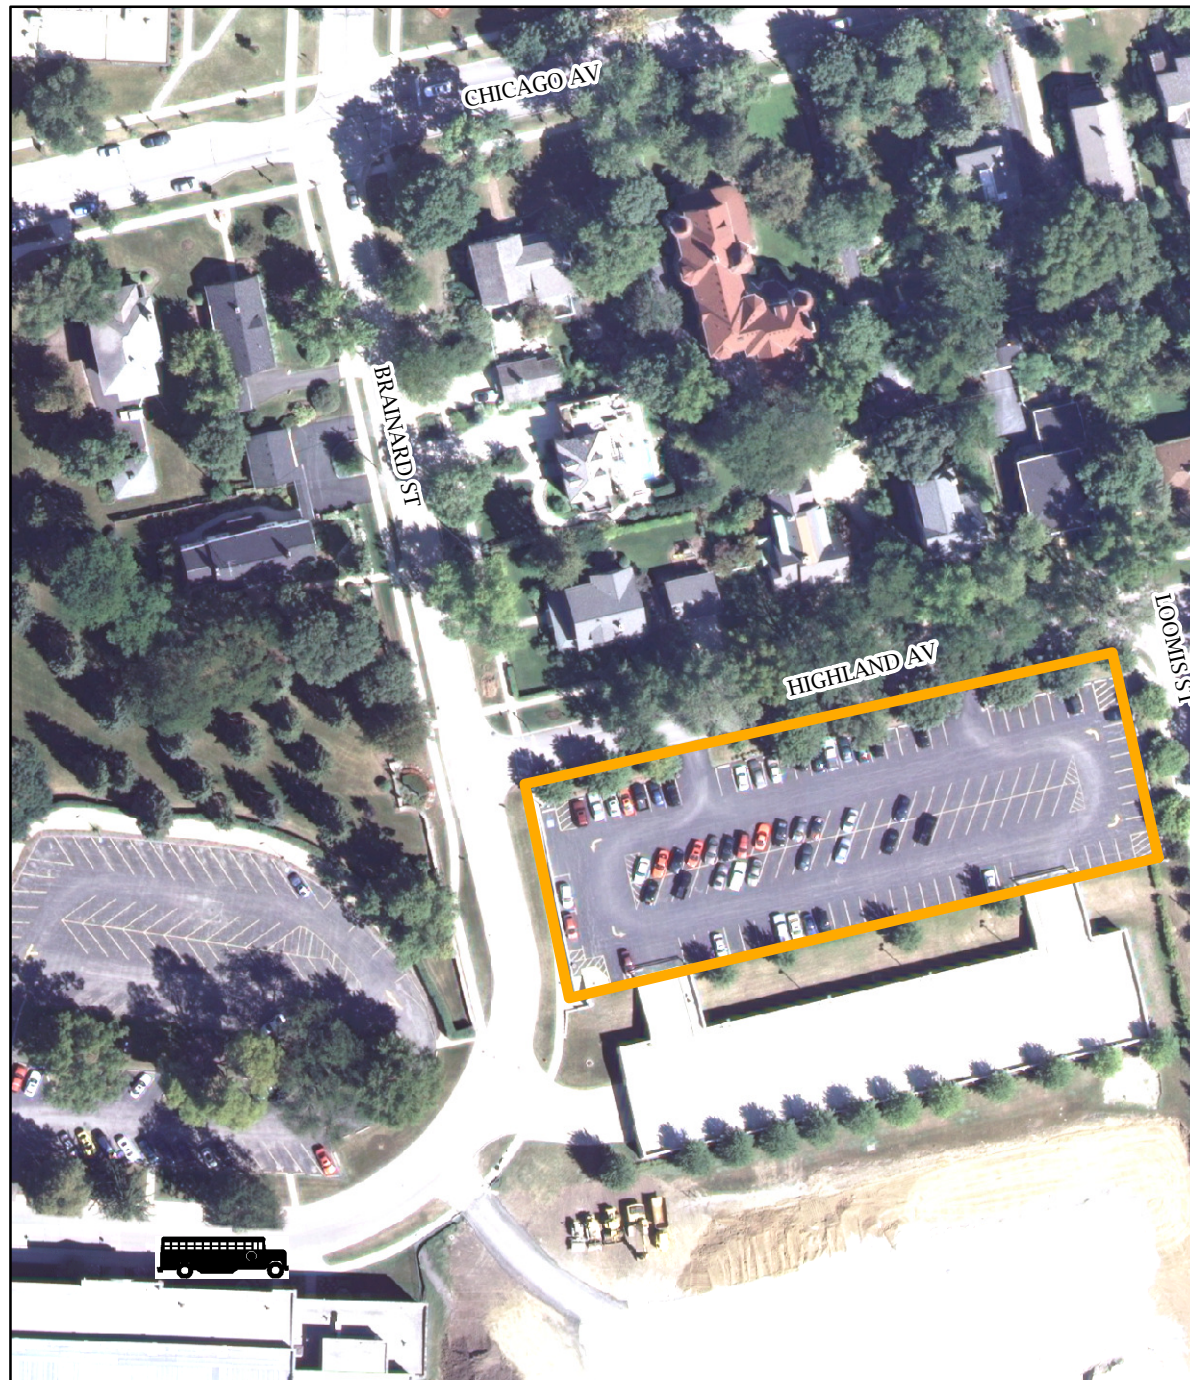

SHUTTLE PARKING LOCATIONS

★ Daily Remote Parking Locations

Additional Locations - July 4 Only:

1. Route 59 Train Station
2. Thayer Jr. High School
3. Jefferson Jr. High School
4. Kroehler Parking Lot
5. Prairie Elementary School
6. Naperville Plaza
7. Lincoln Jr. High School
8. Fox Run Square Plaza
9. Maplebrook Elementary School
10. Scott Elementary School
11. Madison Jr. High School
12. 95th Street Park N'Ride

Shuttles start running at 4 p.m.

Legend:

Shuttle Pick-Up Location

Remote Parking

Daily Shuttle hours to Ribfest:

- 11:30 a.m. to 8:30 p.m.
- Last shuttle from Ribfest leaves at 10:30 p.m.

Shuttle hours for 4th of July:

- 11:30 a.m. to 7:45 p.m.
- Last shuttle from Ribfest leaves at 10:30 p.m.

FIREWORKS START AT 9:30 P.M.*

*There will be no shuttle service during the fireworks

NAPERVILLE EXCHANGE CLUB'S
RIBFEST
It's about kids!

www.ribfest.net
www.naperville.il.us

DAILY RIBFEST REMOTE PARKING
NORTH CENTRAL COLLEGE LOT -
CORNER OF BRAINARD ST AND HIGHLAND AV