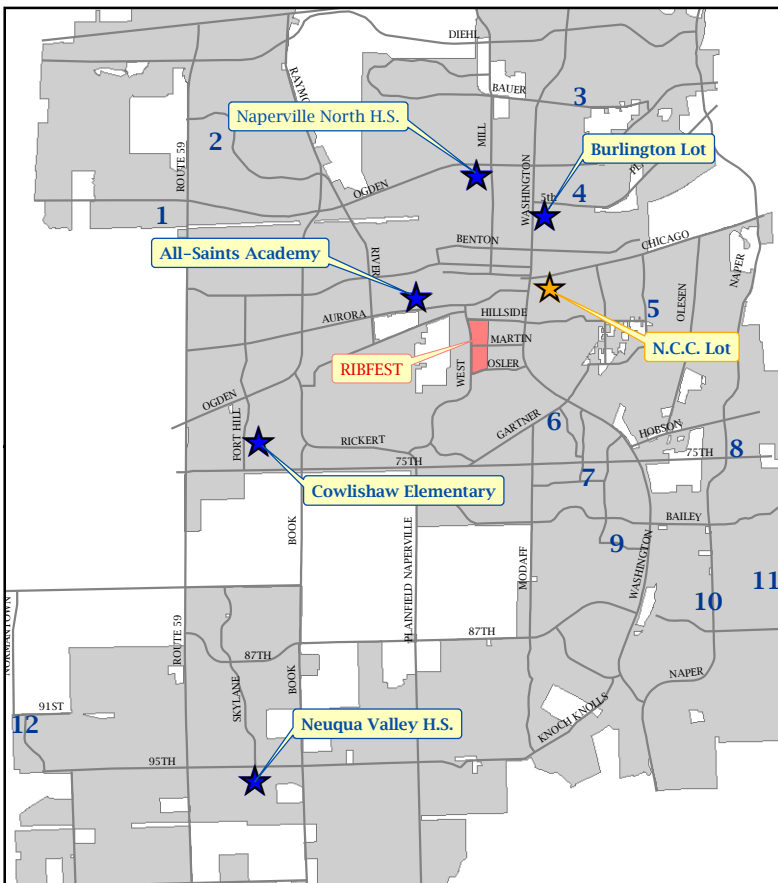

**SHUTTLE PARKING LOCATIONS**

★ Daily Remote Parking Locations

**Additional Locations - July 4 Only:**

1. Route 59 Train Station
2. Thayer Jr. High School
3. Jefferson Jr. High School
4. Kroehler Parking Lot
5. Prairie Elementary School
6. Naperville Plaza
7. Lincoln Jr. High School
8. Fox Run Square Plaza
9. Maplebrook Elementary School
10. Scott Elementary School
11. Madison Jr. High School
12. 95th Street Park N'Ride

**\*Shuttles start running at 4 p.m.\***

**Legend:**

 Shuttle Pick-Up Location

 Remote Parking

**Daily Shuttle hours to Ribfest:**

- 11:30 a.m. to 8:30 p.m.
- Last shuttle from Ribfest leaves at 10:30 p.m.

**Shuttle hours for 4th of July:**

- 11:30 a.m. to 7:45 p.m.
- Last shuttle from Ribfest leaves at 10:30 p.m.

**FIREWORKS START AT 9:30 P.M.\***

\*There will be no shuttle service during the fireworks

NAPERVILLE EXCHANGE CLUB'S  
**RIBFEST**  
*It's about kids!*

[www.ribfest.net](http://www.ribfest.net)  
[www.naperville.il.us](http://www.naperville.il.us)

**DAILY RIBFEST REMOTE PARKING**  
 NORTH CENTRAL COLLEGE LOT -  
 CORNER OF BRAINARD ST AND HIGHLAND AV