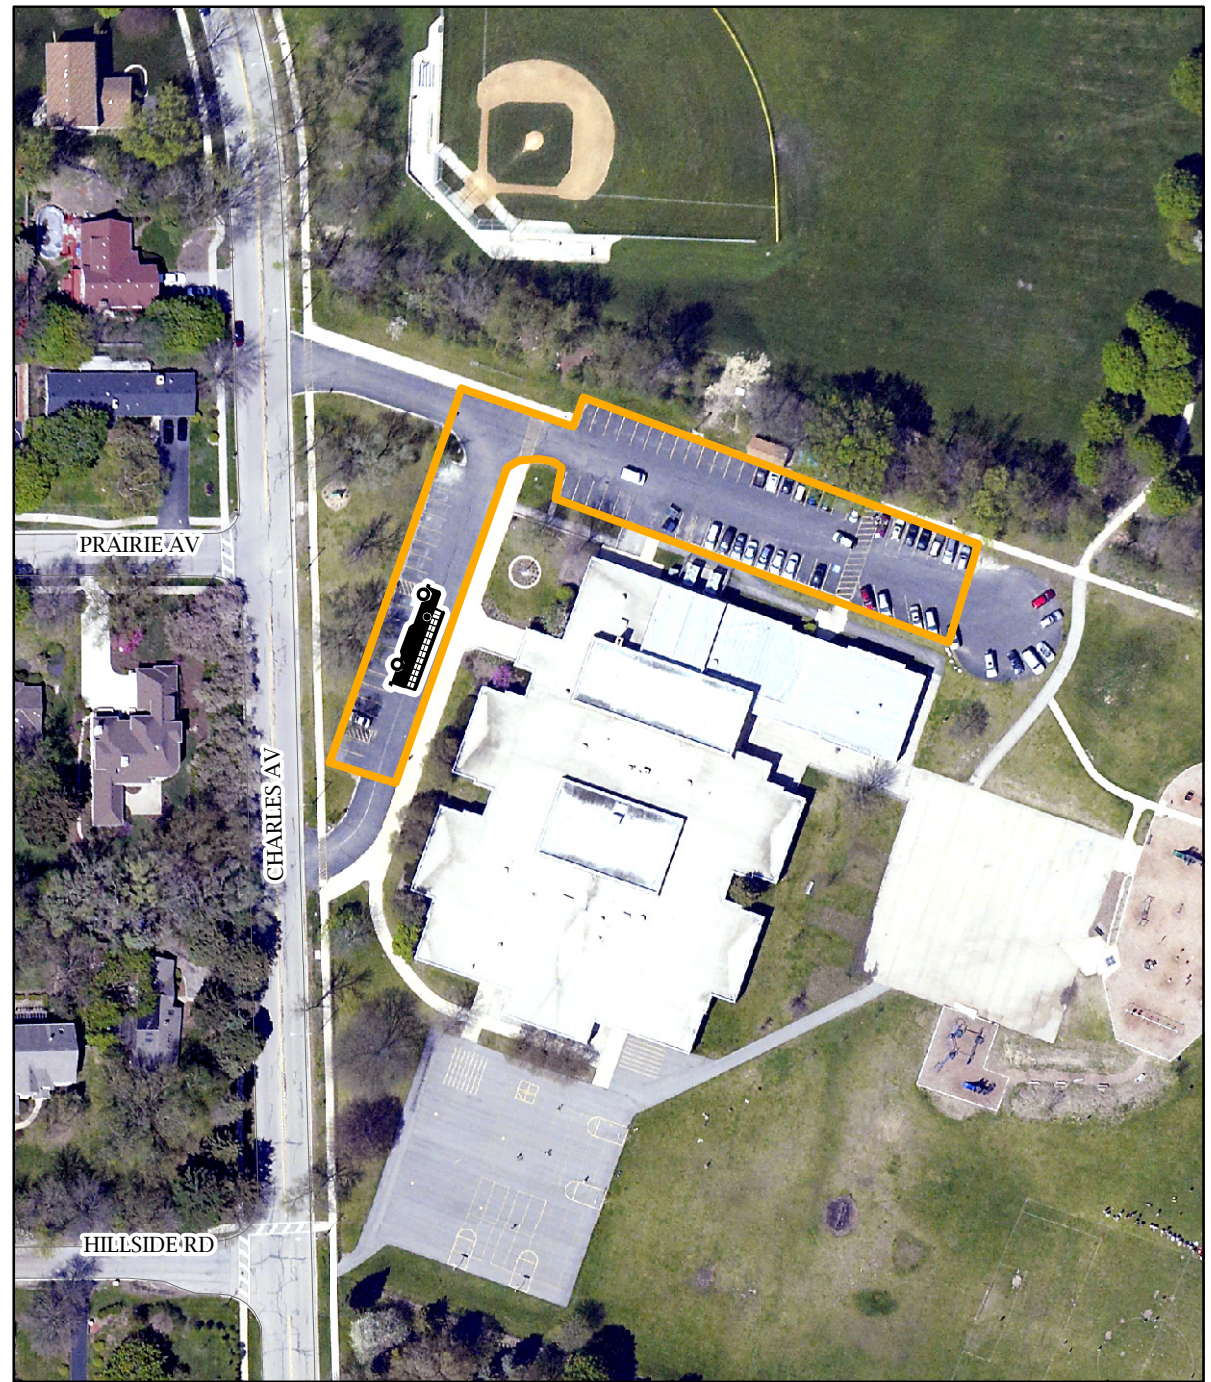

SHUTTLE PARKING LOCATIONS

★ Daily Remote Parking Locations

Additional Locations - July 4 Only:

1. Route 59 Train Station
2. Thayer Jr. High School
3. Jefferson Jr. High School
4. Kroehler Parking Lot
5. **Prairie Elementary School**
6. Naperville Plaza
7. Lincoln Jr. High School
8. Fox Run Square Plaza
9. Maplebrook Elementary School
10. Scott Elementary School
11. Madison Jr. High School
12. 95th Street Park N'Ride

Shuttles start running at 4 p.m.

Legend:

Shuttle Pick-Up Location

Remote Parking

Shuttle hours for 4th of July:

- 4:00 p.m. to 7:45 p.m.
- Last shuttle from Ribfest leaves at 10:30 p.m.

FIREWORKS START AT 9:30 P.M.*

*There will be no shuttle service during the fireworks

NAPERVILLE EXCHANGE CLUB'S
RIBFEST
It's about kids!

www.ribfest.net
www.naperville.il.us

JULY 4 REMOTE PARKING
PRAIRIE ELEMENTARY SCHOOL - 500 S. CHARLES