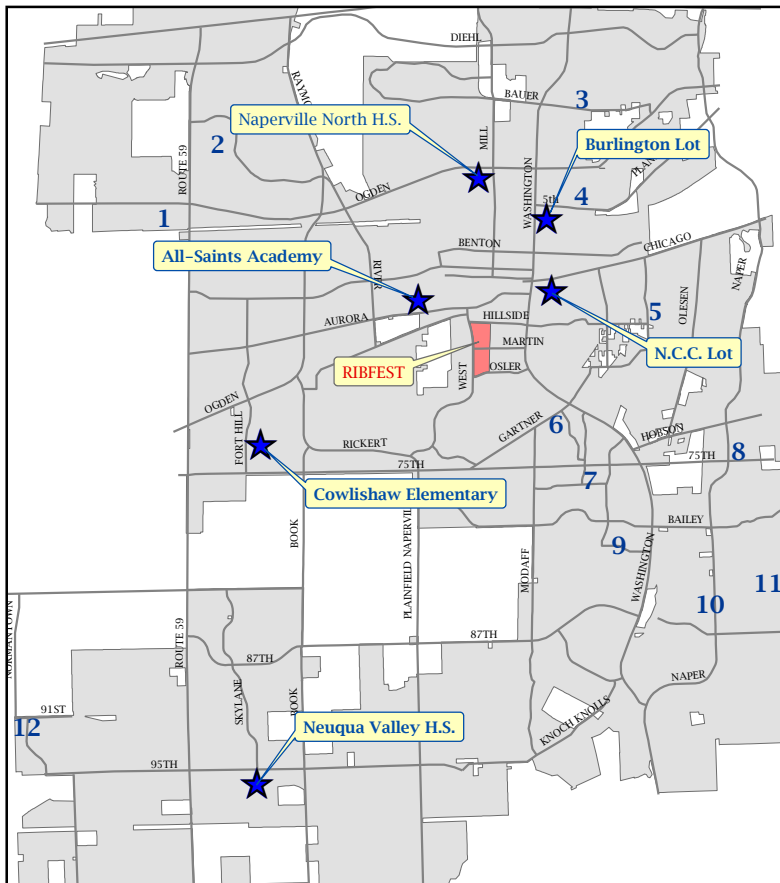

**SHUTTLE PARKING LOCATIONS**

★ Daily Remote Parking Locations

Additional Locations - July 4 Only:

1. Route 59 Train Station
2. Thayer Jr. High School
3. Jefferson Jr. High School
4. Kroehler Parking Lot
5. **Prairie Elementary School**
6. Naperville Plaza
7. Lincoln Jr. High School
8. Fox Run Square Plaza
9. Maplebrook Elementary School
10. Scott Elementary School
11. Madison Jr. High School
12. 95th Street Park N'Ride

\*Shuttles start running at 4 p.m.\*

**Legend:**

 Shuttle Pick-Up Location

 Remote Parking

**Shuttle hours for 4th of July:**

- 4:00 p.m. to 7:45 p.m.
- Last shuttle from Ribfest leaves at 10:30 p.m.

**FIREWORKS START AT 9:30 P.M.\***

\*There will be no shuttle service during the fireworks

NAPERVILLE EXCHANGE CLUB'S  
**RIBFEST**  
*It's about kids!*

[www.ribfest.net](http://www.ribfest.net)  
[www.naperville.il.us](http://www.naperville.il.us)

**JULY 4 REMOTE PARKING**  
 PRAIRIE ELEMENTARY SCHOOL - 500 S. CHARLES