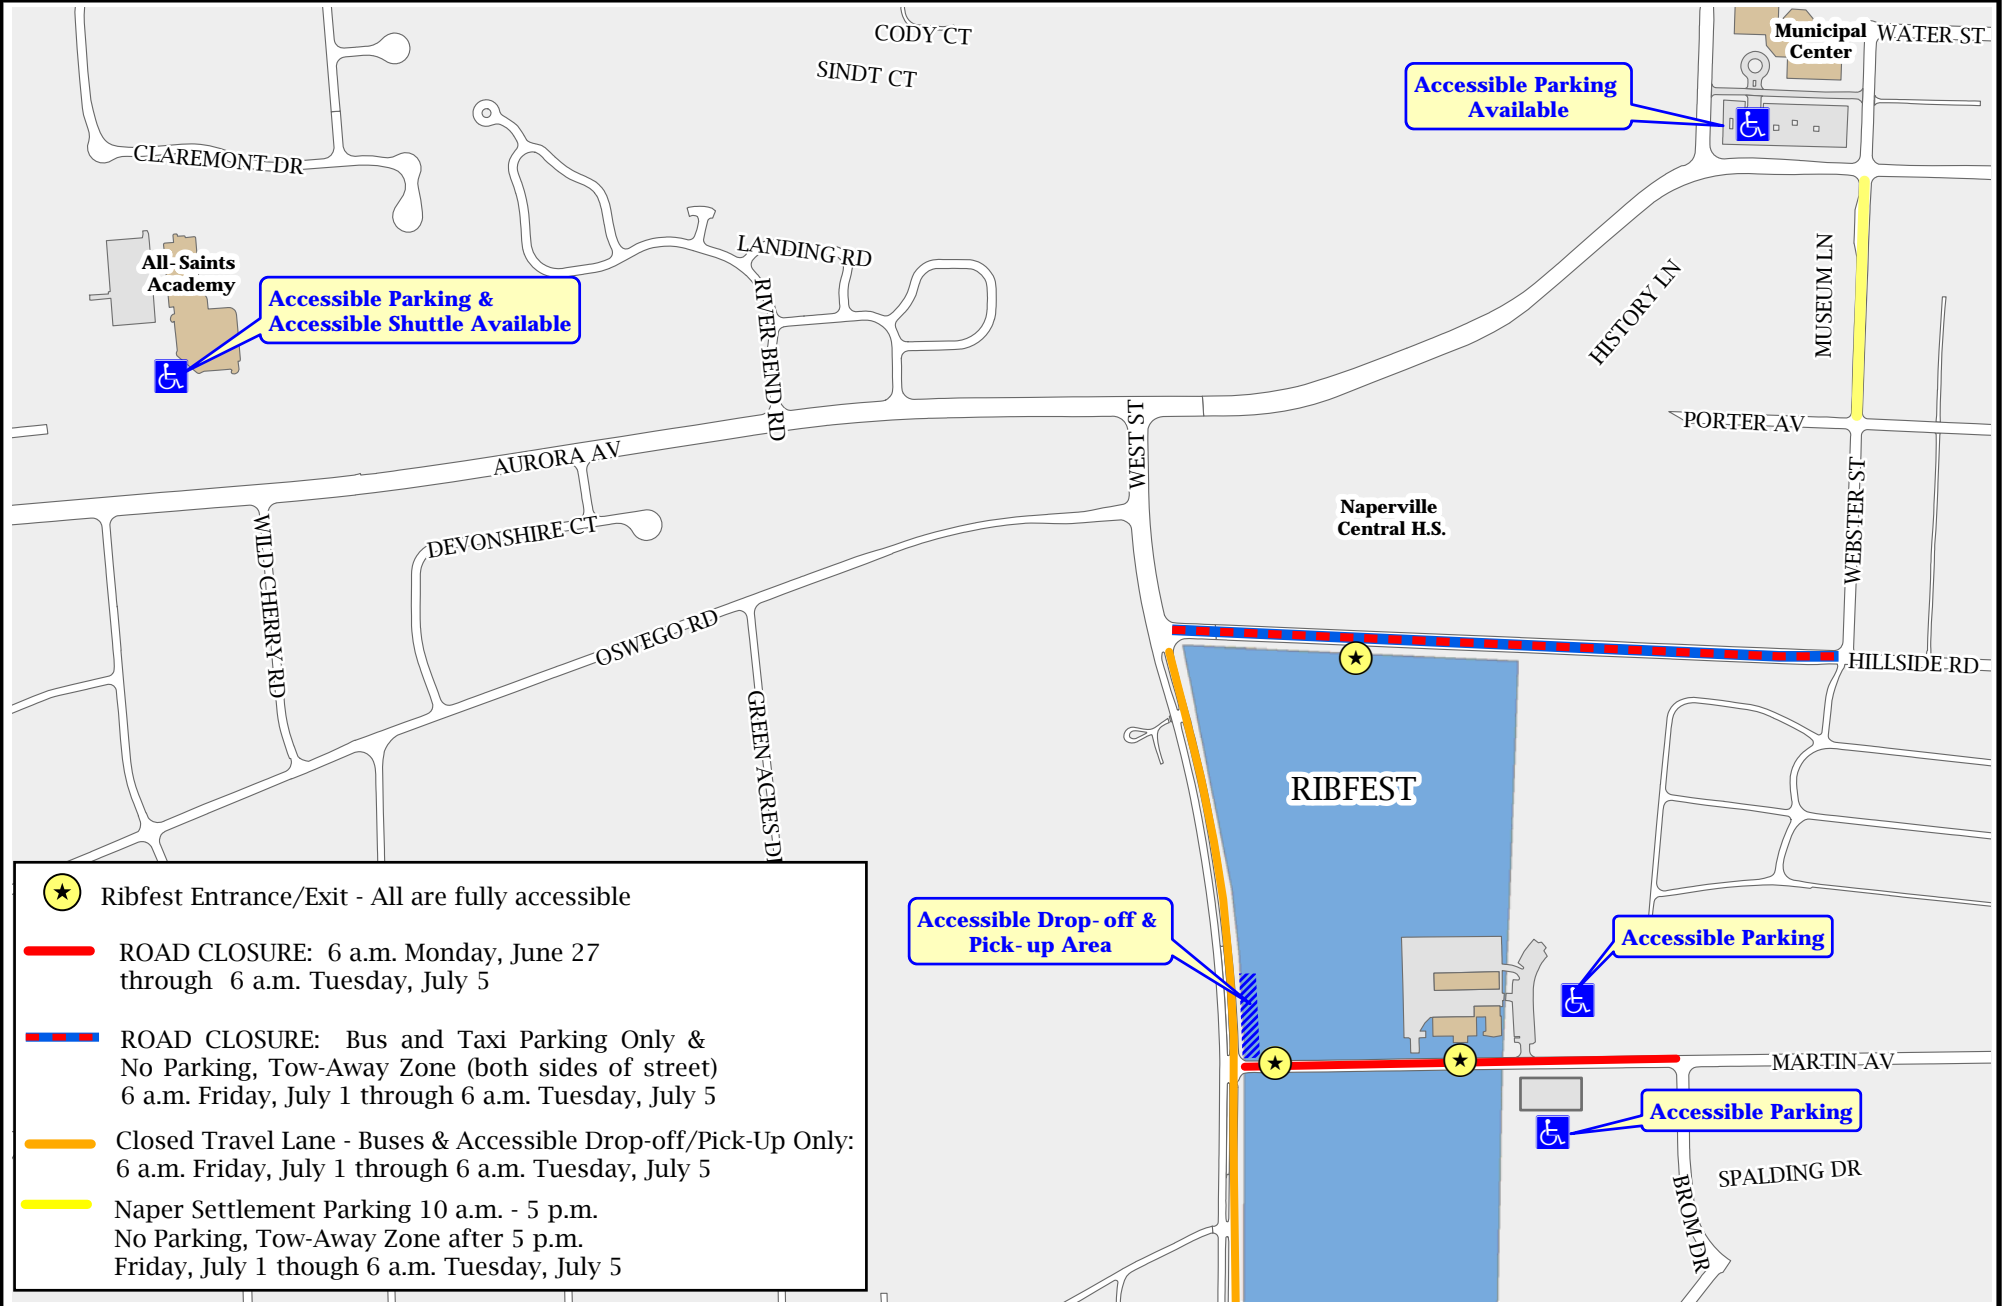

City of Naperville Accessible Parking for Ribfest

- ★ Ribfest Entrance/Exit - All are fully accessible
- ROAD CLOSURE: 6 a.m. Monday, June 27 through 6 a.m. Tuesday, July 5
- ROAD CLOSURE: Bus and Taxi Parking Only & No Parking, Tow-Away Zone (both sides of street) 6 a.m. Friday, July 1 through 6 a.m. Tuesday, July 5
- Closed Travel Lane - Buses & Accessible Drop-off/Pick-Up Only: 6 a.m. Friday, July 1 through 6 a.m. Tuesday, July 5
- Naper Settlement Parking 10 a.m. - 5 p.m. No Parking, Tow-Away Zone after 5 p.m. Friday, July 1 though 6 a.m. Tuesday, July 5