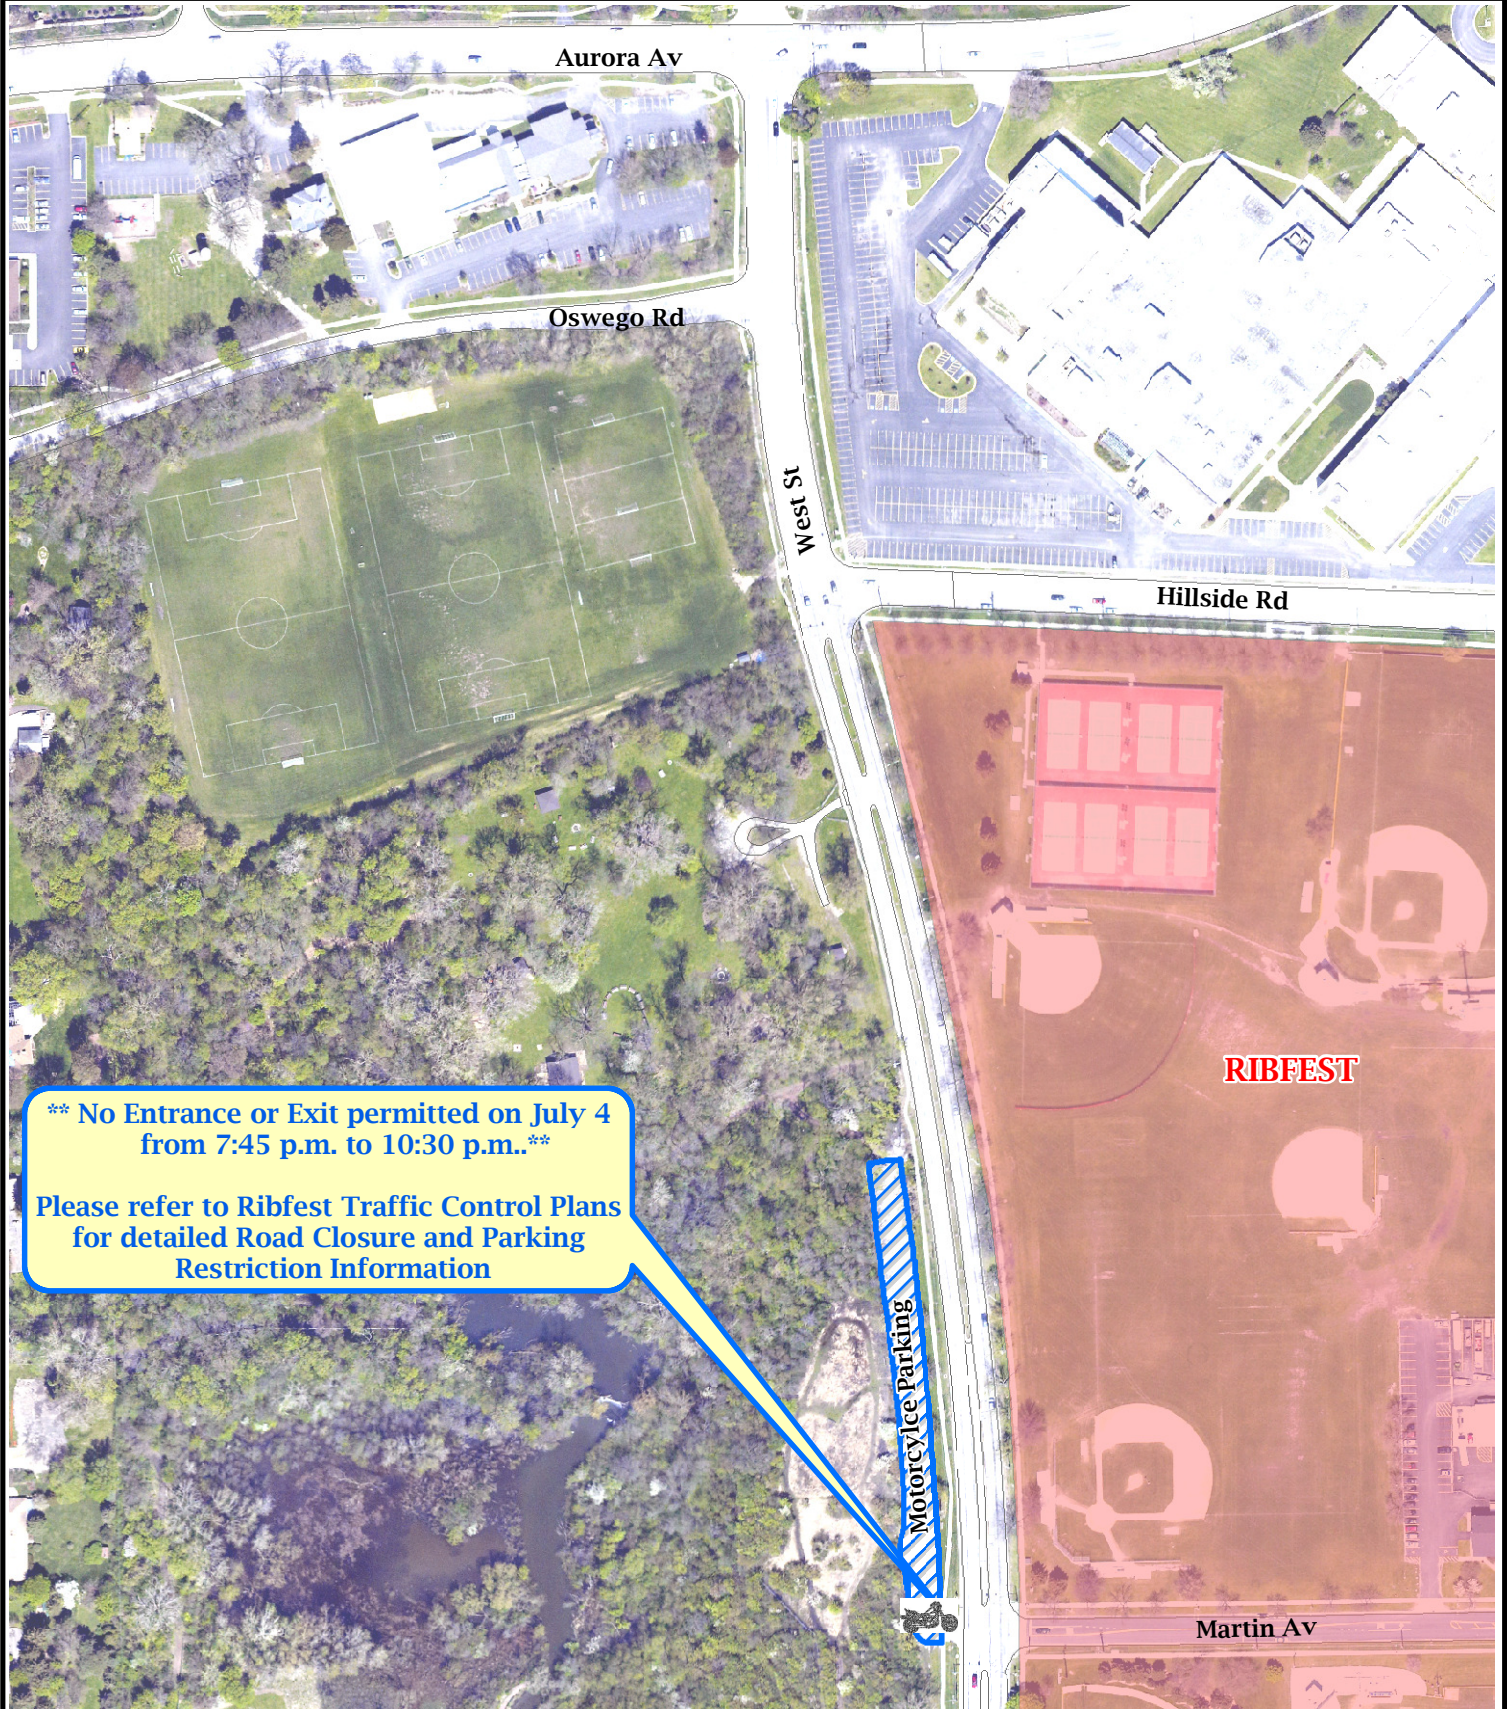

City of Naperville
RIBFEST - MOTORCYCLE PARKING: JULY 1-4, 2011

**** No Entrance or Exit permitted on July 4
from 7:45 p.m. to 10:30 p.m.****

**Please refer to Ribfest Traffic Control Plans
for detailed Road Closure and Parking
Restriction Information**