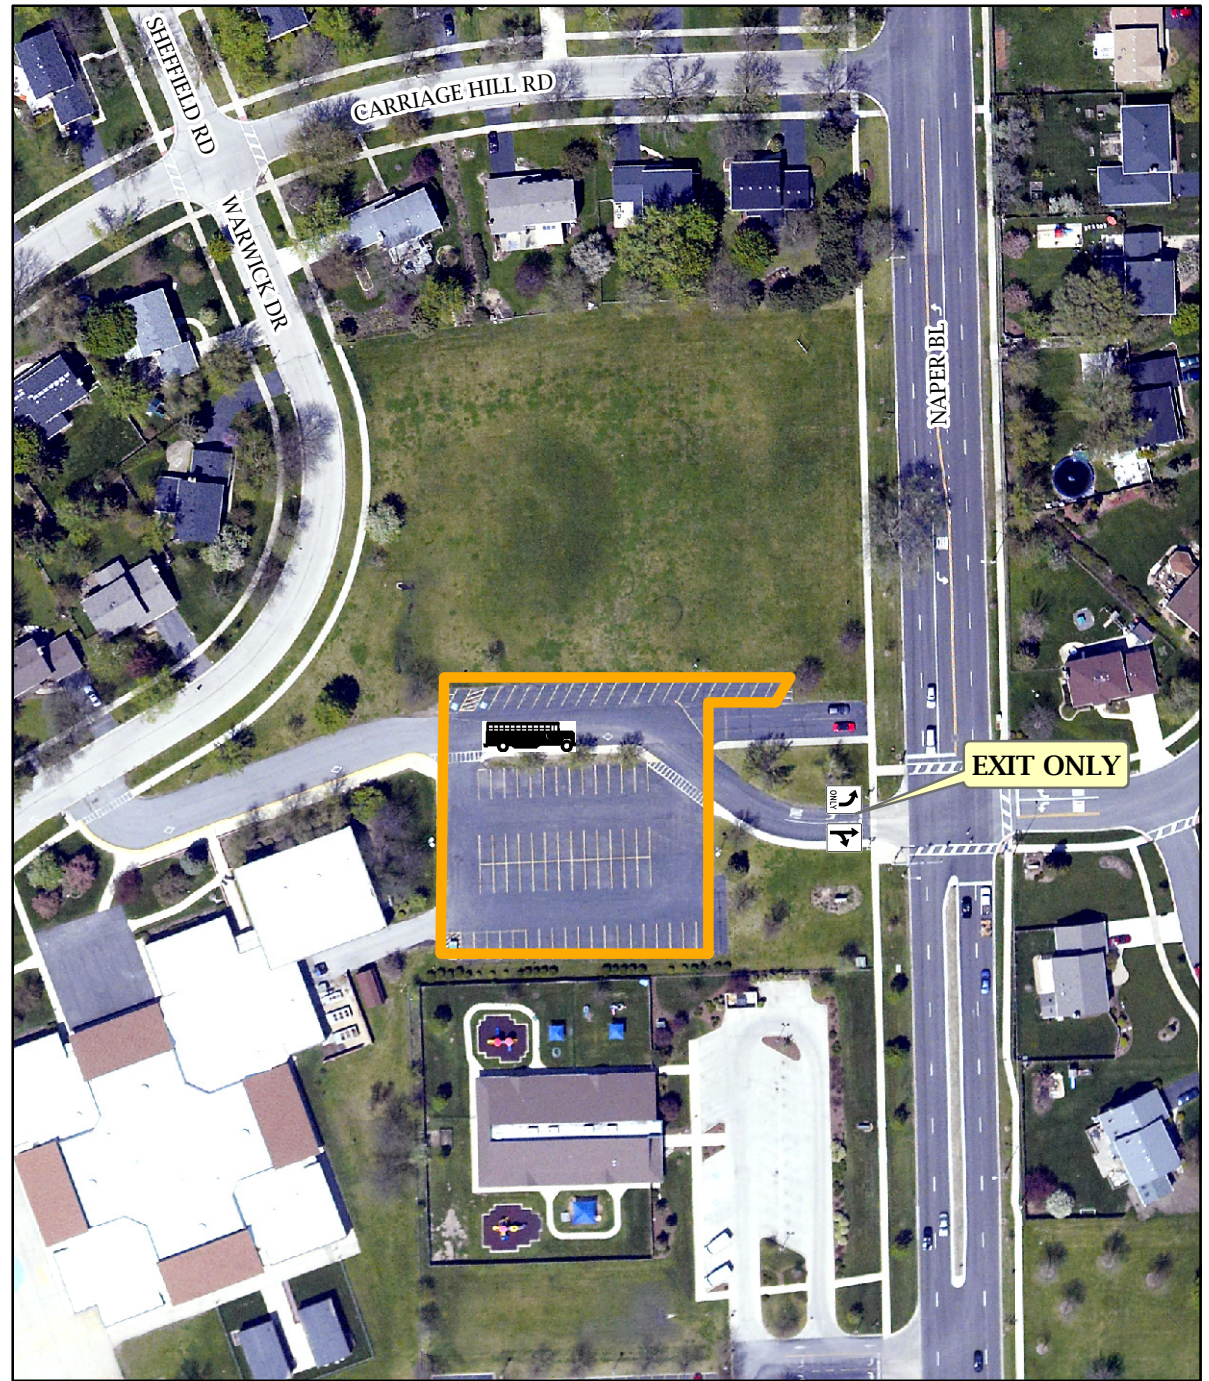

SHUTTLE PARKING LOCATIONS

★ Daily Remote Parking Locations

Additional Locations - July 4 Only:

1. Route 59 Train Station
2. Thayer Jr. High School
3. Jefferson Jr. High School
4. Kroehler Parking Lot
5. Prairie Elementary School
6. Naperville Plaza
7. Lincoln Jr. High School
8. Fox Run Square Plaza
9. Maplebrook Elementary School
- 10. Scott Elementary School**
11. Madison Jr. High School
12. 95th Street Park N'Ride

Shuttles start running at 4 p.m.

Legend:

-  Shuttle Pick-Up Location
-  Remote Parking

Shuttle hours for 4th of July:

- 4:00 p.m. to 7:45 p.m.
- Last shuttle from Ribfest leaves at 10:30 p.m.

FIREWORKS START AT 9:30 P.M.*

*There will be no shuttle service during the fireworks

NAPERVILLE EXCHANGE CLUB'S
RIBFEST
It's about kids!

www.ribfest.net
www.naperville.il.us

JULY 4 REMOTE PARKING
 SCOTT ELEMENTARY SCHOOL - 500 WARWICK DRIVE