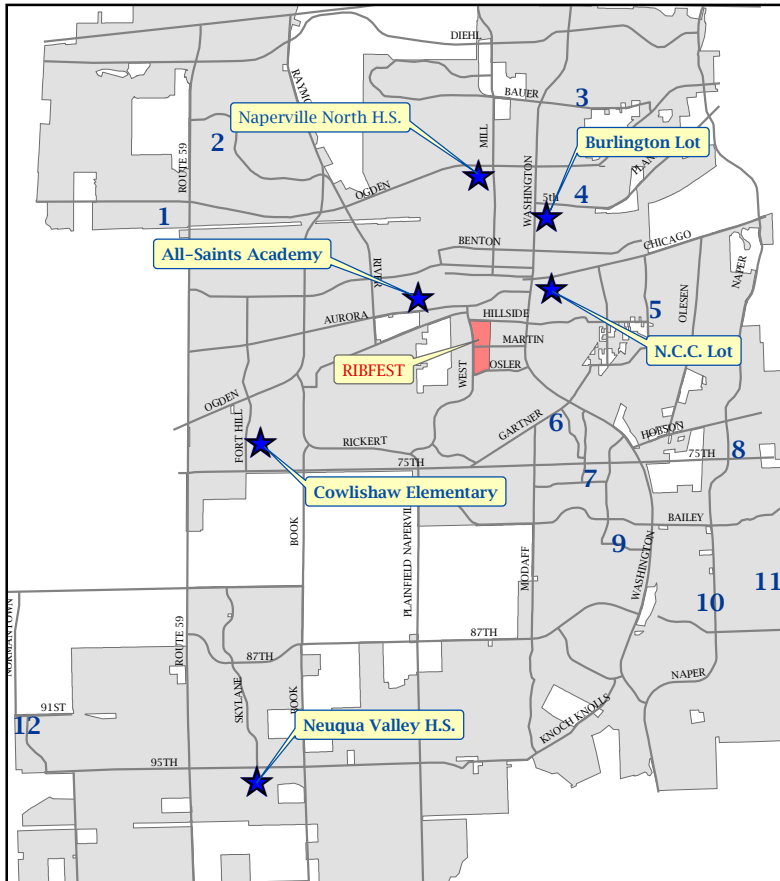

SHUTTLE PARKING LOCATIONS

★ Daily Remote Parking Locations

Additional Locations - July 4 Only:

1. Route 59 Train Station
2. Thayer Jr. High School
3. Jefferson Jr. High School
4. Kroehler Parking Lot
5. Prairie Elementary School
6. Naperville Plaza
7. Lincoln Jr. High School
8. Fox Run Square Plaza
9. Maplebrook Elementary School
- 10. Scott Elementary School**
11. Madison Jr. High School
12. 95th Street Park N'Ride

Shuttles start running at 4 p.m.

Legend:

-  Shuttle Pick-Up Location
-  Remote Parking

Shuttle hours for 4th of July:

- 4:00 p.m. to 7:45 p.m.
- Last shuttle from Ribfest leaves at 10:30 p.m.

FIREWORKS START AT 9:30 P.M.*

*There will be no shuttle service during the fireworks

NAPERVILLE EXCHANGE CLUB'S
RIBFEST
It's about kids!

www.ribfest.net
www.naperville.il.us

JULY 4 REMOTE PARKING
 SCOTT ELEMENTARY SCHOOL - 500 WARWICK DRIVE