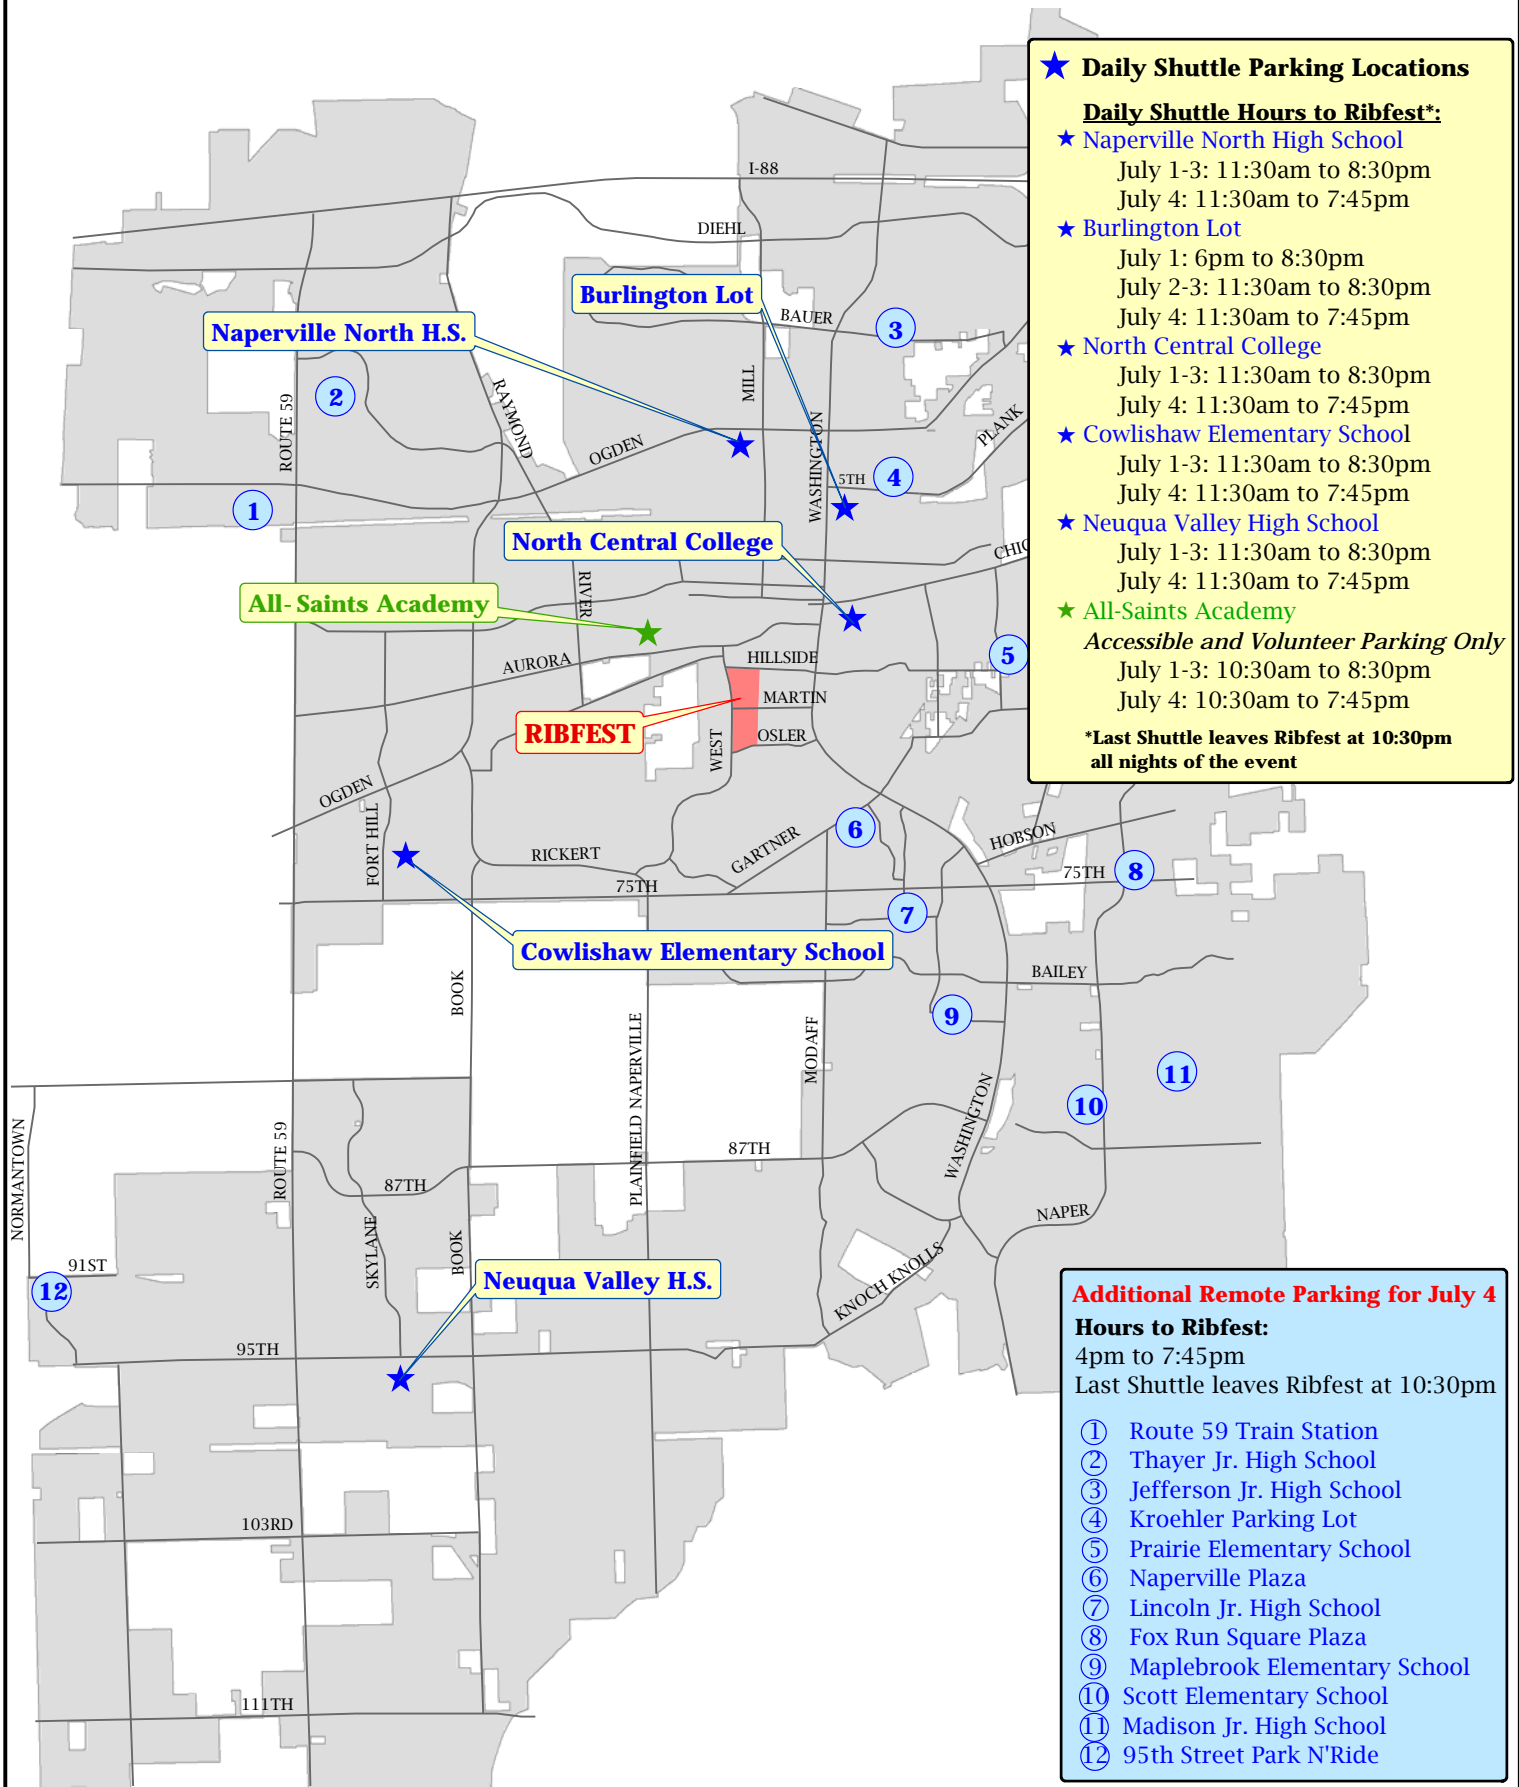

# City of Naperville Ribfest Daily and July 4 Remote Parking Locations

**★ Daily Shuttle Parking Locations**

**Daily Shuttle Hours to Ribfest\*:**

- ★ **Naperville North High School**  
July 1-3: 11:30am to 8:30pm  
July 4: 11:30am to 7:45pm
- ★ **Burlington Lot**  
July 1: 6pm to 8:30pm  
July 2-3: 11:30am to 8:30pm  
July 4: 11:30am to 7:45pm
- ★ **North Central College**  
July 1-3: 11:30am to 8:30pm  
July 4: 11:30am to 7:45pm
- ★ **Cowlishaw Elementary School**  
July 1-3: 11:30am to 8:30pm  
July 4: 11:30am to 7:45pm
- ★ **Neuqua Valley High School**  
July 1-3: 11:30am to 8:30pm  
July 4: 11:30am to 7:45pm
- ★ **All-Saints Academy**  
*Accessible and Volunteer Parking Only*  
July 1-3: 10:30am to 8:30pm  
July 4: 10:30am to 7:45pm

**\*Last Shuttle leaves Ribfest at 10:30pm all nights of the event**

**Additional Remote Parking for July 4**

**Hours to Ribfest:**  
4pm to 7:45pm  
Last Shuttle leaves Ribfest at 10:30pm

- ① Route 59 Train Station
- ② Thayer Jr. High School
- ③ Jefferson Jr. High School
- ④ Kroehler Parking Lot
- ⑤ Prairie Elementary School
- ⑥ Naperville Plaza
- ⑦ Lincoln Jr. High School
- ⑧ Fox Run Square Plaza
- ⑨ Maplebrook Elementary School
- ⑩ Scott Elementary School
- ⑪ Madison Jr. High School
- ⑫ 95th Street Park N'Ride

[www.ribfest.net](http://www.ribfest.net)  
[www.naperville.il.us](http://www.naperville.il.us)

This map should be used for reference only. The data is subject to change without notice. The City of Naperville assumes no liability in the use or application of the data. Reproduction or redistribution is forbidden without expressed written consent from the City of Naperville.