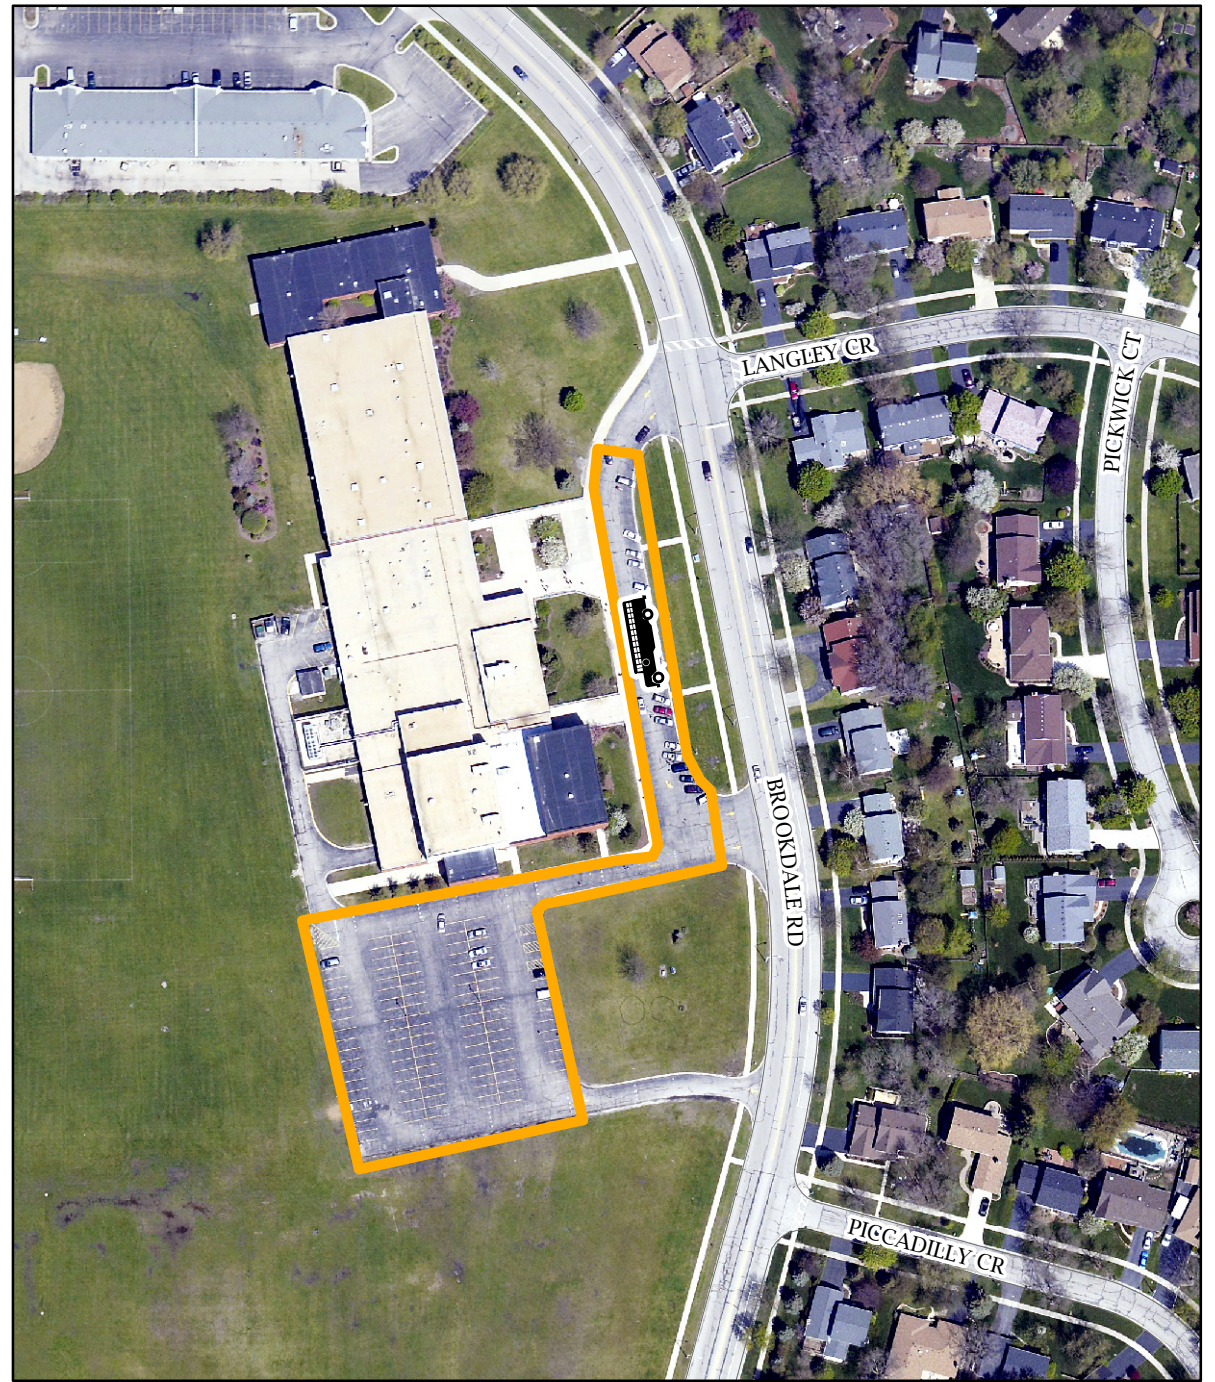

SHUTTLE PARKING LOCATIONS

★ Daily Remote Parking Locations

Additional Locations - July 4 Only:

1. Route 59 Train Station
2. **Thayer Jr. High School**
3. Jefferson Jr. High School
4. Kroehler Parking Lot
5. Prairie Elementary School
6. Naperville Plaza
7. Lincoln Jr. High School
8. Fox Run Square Plaza
9. Maplebrook Elementary School
10. Scott Elementary School
11. Madison Jr. High School
12. 95th Street Park N'Ride

Shuttles start running at 4 p.m.

Legend:

Shuttle Pick-Up Location

Remote Parking

Shuttle hours for 4th of July:

- 4:00 p.m. to 7:45 p.m.
- Last shuttle from Ribfest leaves at 10:30 p.m.

FIREWORKS START AT 9:30 P.M.*

*There will be no shuttle service during the fireworks

NAPERVILLE EXCHANGE CLUB'S
RIBFEST
It's about kids!

www.ribfest.net
www.naperville.il.us

JULY 4 REMOTE PARKING
THAYER HILL ELEMENTARY SCHOOL - 1836 BROOKDALE ROAD