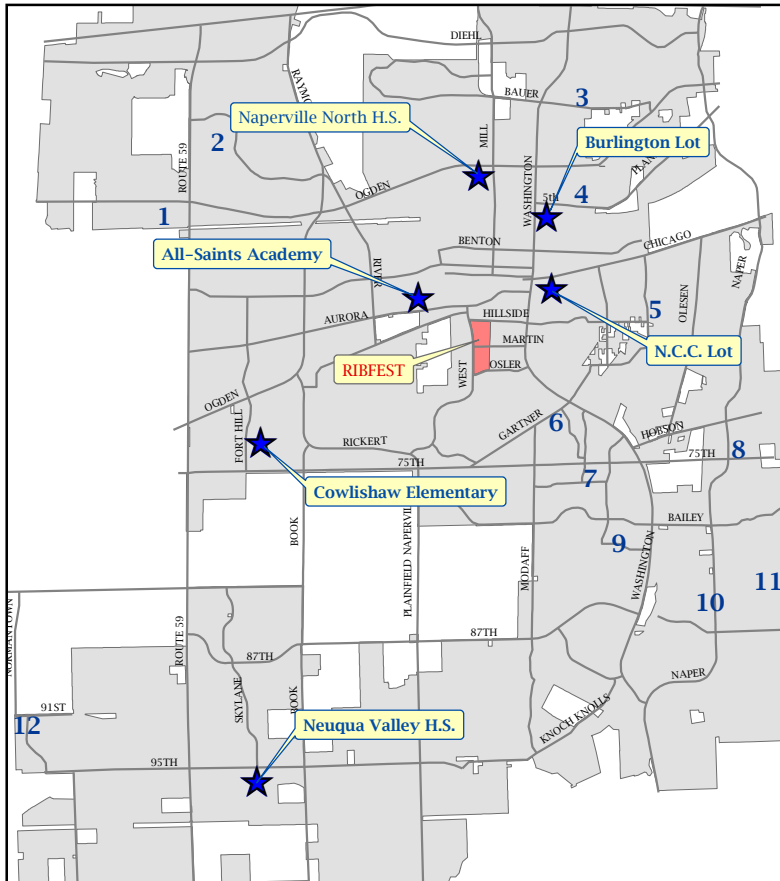

**SHUTTLE PARKING LOCATIONS**

★ Daily Remote Parking Locations

**Additional Locations - July 4 Only:**

1. Route 59 Train Station
2. **Thayer Jr. High School**
3. Jefferson Jr. High School
4. Kroehler Parking Lot
5. Prairie Elementary School
6. Naperville Plaza
7. Lincoln Jr. High School
8. Fox Run Square Plaza
9. Maplebrook Elementary School
10. Scott Elementary School
11. Madison Jr. High School
12. 95th Street Park N'Ride

\*Shuttles start running at 4 p.m.\*

**Legend:**

 Shuttle Pick-Up Location

 Remote Parking

**Shuttle hours for 4th of July:**

- 4:00 p.m. to 7:45 p.m.
- Last shuttle from Ribfest leaves at 10:30 p.m.

**FIREWORKS START AT 9:30 P.M.\***

\*There will be no shuttle service during the fireworks

NAPERVILLE EXCHANGE CLUB'S  
**RIBFEST**  
*It's about kids!*

[www.ribfest.net](http://www.ribfest.net)  
[www.naperville.il.us](http://www.naperville.il.us)

**JULY 4 REMOTE PARKING**  
 THAYER HILL ELEMENTARY SCHOOL - 1836 BROOKDALE ROAD